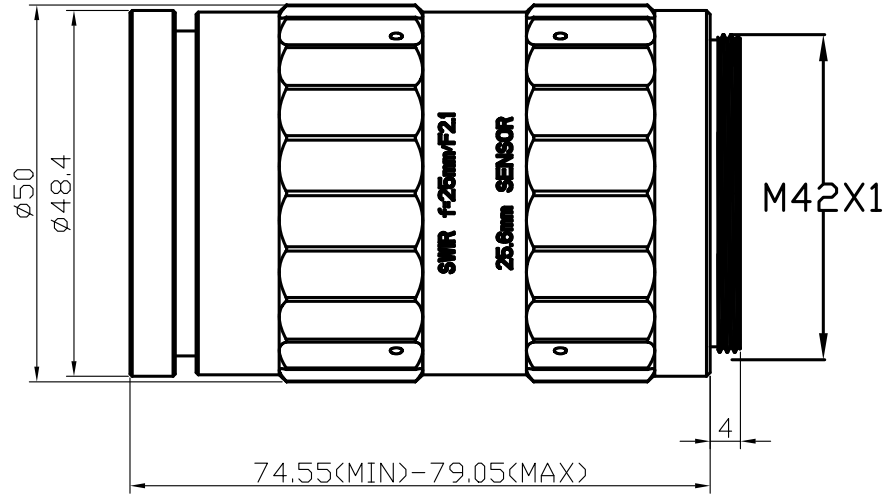

Optical Back Focal Length = 17.526mm

| | | | |
|----------------|----------------|-----------|------------|
| Name | 25mm-SWIR lens | | |
| Product number | 680001 | UNIT : mm | Projection |