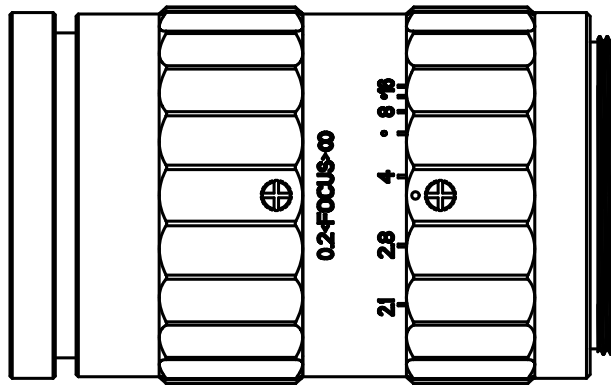

Optical Back Focal Length = 17.526mm

| | | | |
|----------------|----------------|-----------|------------|
| Name | 25mm-SWIR lens | | |
| Product number | 680001 | UNIT : mm | Projection |